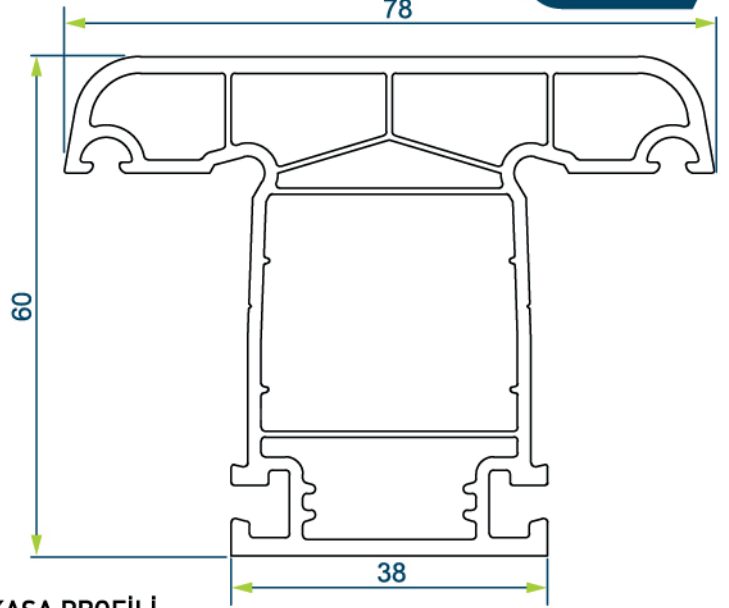

Çevre Dostu Malzemeler

Modern Yenilikçi Tasarım

OVAL SERIES

ALEYNAPEN
PVC DOORS & WINDOWS SYSTEMS

OVAL SERİ OVAL SERIES

60 mm KASA PROFİLİ
60 mm FRAME PROFILE

OVL 01

60 mm ORTA KAYIT PROFİLİ
60 mm MULLION PROFILE

OVL 03

60 mm PERVAZLI KASA PROFİLİ
60 mm WIDE FRAME WITH BORDER

OVL 02

60 mm PENCERE KANAT PROFİLİ
60 mm WINDOW SASH PROFILE

OVL 04

60 mm KAPI KANAT PROFİLİ
60 mm DOOR SASH PROFILE

OVL 05

MAJOR SERİ