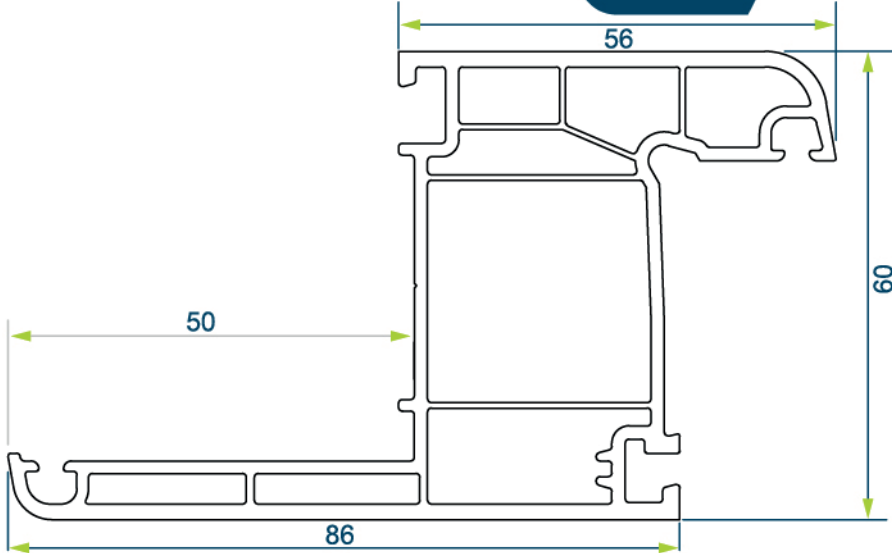

Çevre Dostu Malzemeler

Modern Yenilikçi Tasarım

OVAL SERIES

ALEYNAPEN
PVC DOORS & WINDOWS SYSTEMS

OVAL SERİ OVAL SERIES

60 mm KASA PROFİLİ
60 mm FRAME PROFILE

OVL 01

60 mm ORTA KAYIT PROFİLİ
60 mm MULLION PROFILE

OVL 03

60 mm PERVAZLI KASA PROFİLİ
60 mm WIDE FRAME WITH BORDER

OVL 02

60 mm PENCERE KANAT PROFİLİ
60 mm WINDOW SASH PROFILE

OVL 04

60 mm KAPI KANAT PROFİLİ
60 mm DOOR SASH PROFILE

OVL 05

MAJOR SERİ