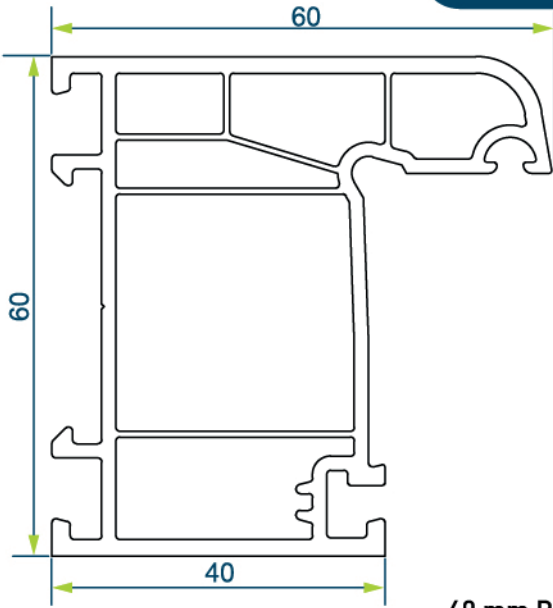

Çevre Dostu Malzemeler

Modern Yenilikçi Tasarım

OVAL SERIES

ALEYNAPEN
PVC DOORS & WINDOWS SYSTEMS

OVAL SERİ OVAL SERIES

60 mm KASA PROFİLİ
60 mm FRAME PROFILE

OVL 01

60 mm ORTA KAYIT PROFİLİ
60 mm MULLION PROFILE

OVL 03

60 mm PERVAZLI KASA PROFİLİ
60 mm WIDE FRAME WITH BORDER

OVL 02

60 mm PENCERE KANAT PROFİLİ
60 mm WINDOW SASH PROFILE

OVL 04

60 mm KAPI KANAT PROFİLİ
60 mm DOOR SASH PROFILE

OVL 05

MAJOR SERİ