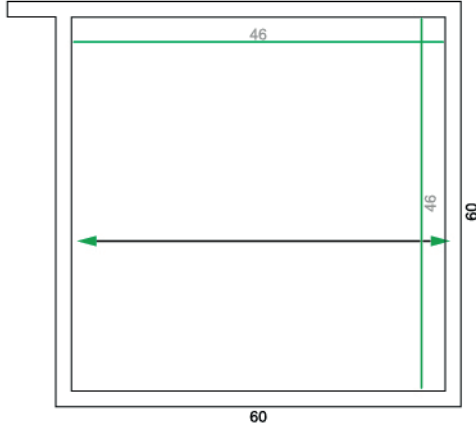

HAREKETLİ ORTA KAYIT
MOVABLE MULLION PROFILE

YRD 01

BORU PROFİL
PIPE PROFILE